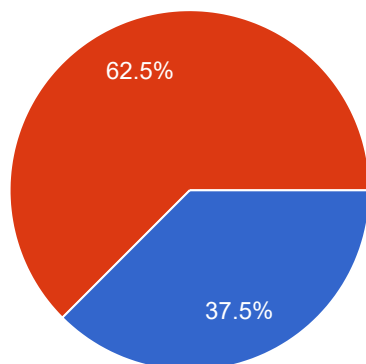

- Strongly Agree
- Agree
- Neither Agree nor Disagree
- Disagree
- Strongly Disagree

The books/journals etc. prescribed / listed as reference materials are relevant, updated and cover the entire syllabi:

8 responses